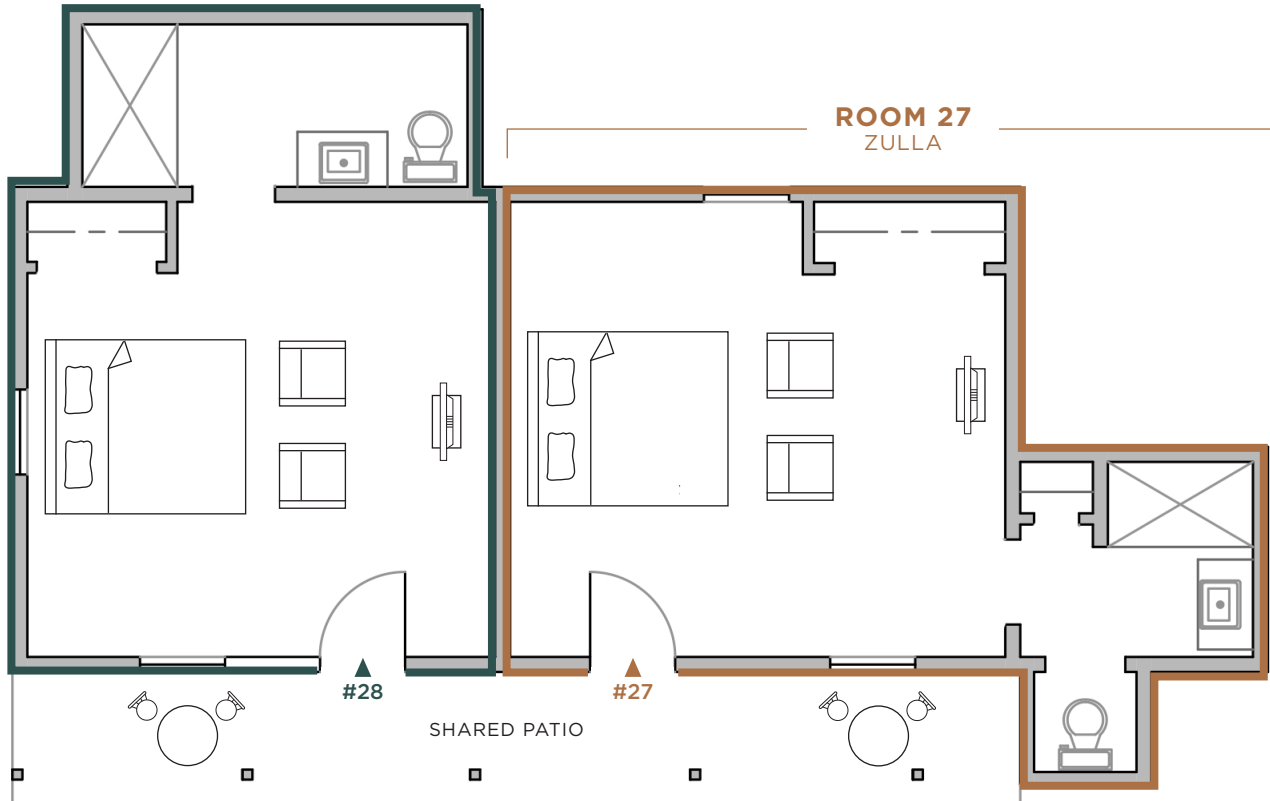

THE RED FOX INN & TAVERN

THE STRAY FOX SECOND FLOOR

ROOM 29 · HUNTLAND

- 270 sf
- Queen bedroom
- Spacious combination dressing room with soaking tub and deluxe walk-in shower

ROOM 30 · SARATOGA

- 295 sf
- Queen bedroom
- Sitting room with beverage station
- Bathroom with deluxe walk-in shower
- Authentically low ceilings
- Can connect to Room 24

THE RED FOX INN & TAVERN

THE STRAY FOX GROUND ENTRY

ROOM 27 · ZULLA

- 225 sf
- King bedroom
- Bathroom with deluxe walk-in shower
- Shared covered patio

ROOM 28 · ATOKA

- 249 sf
- King bedroom
- Bathroom with walk-in shower
- Shared covered patio

ROOM 31 · GARDENER'S COTTAGE

- 120 sf
- Queen bedroom
- Bathroom with deluxe walk-in rain shower

ROOM 31
GARDENER'S COTTAGE

ROOM 28
ATOKA

ROOM 27
ZULLA

THE RED FOX INN & TAVERN

THE STRAY FOX GROUND ENTRY

ROOM 32 · THE STABLE

- 795 sf
- Spacious two bedroom suite
- King bedroom with attached private bathroom with deluxe walk-in shower
- Queen bedroom with attached private bathroom with deluxe walk-in shower
- Shared sitting room