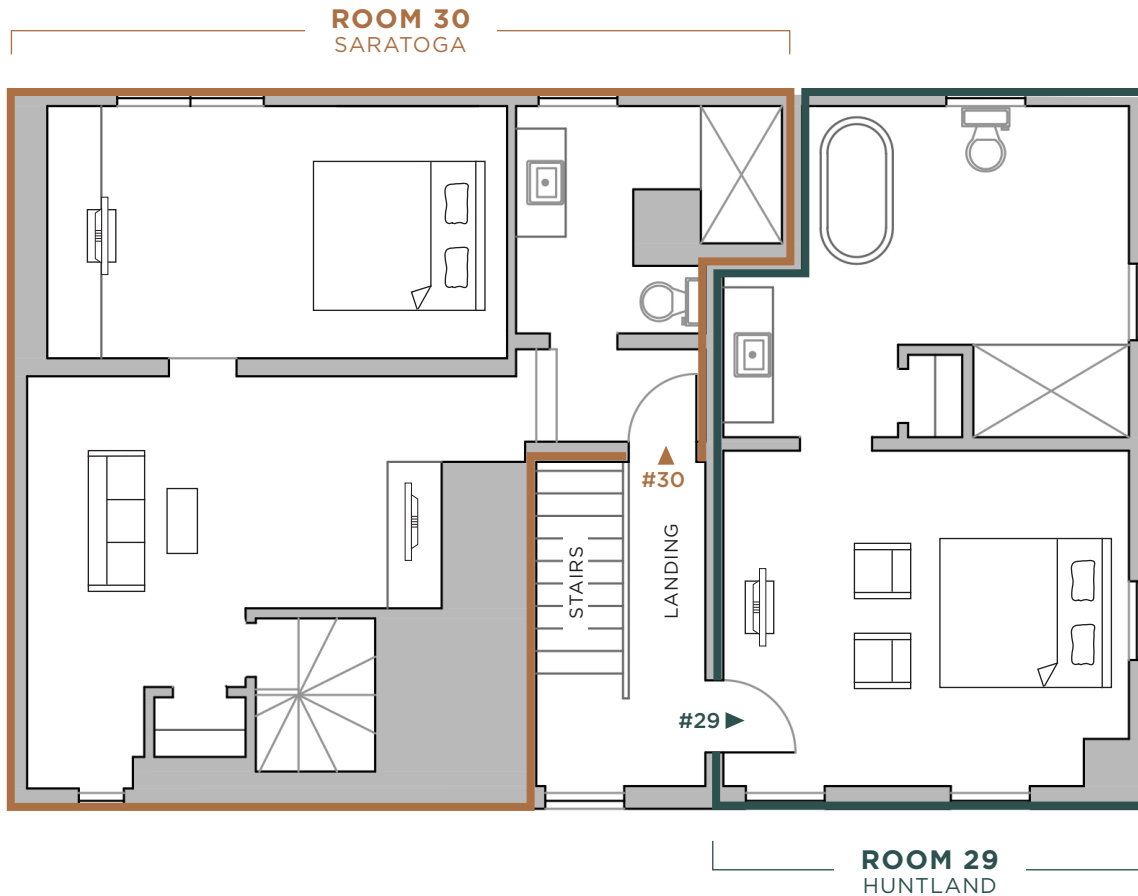

THE RED FOX INN & TAVERN

THE STRAY FOX FIRST FLOOR

ROOM 24 · BELMONT

- 943 sf
- King bedroom overlooking courtyard gardens
- Bathroom with deluxe walk-in rain shower
- Spacious living room with wet bar, powder room, sitting area and queen sleeper sofa
- Covered private patio
- Can be adjoined to Room 30

ROOM 25 · ROKEBY

- 453 sf
- King bedroom
- Large sitting room with queen sleeper sofa
- Bathroom with deluxe walk-in rain shower
- Covered porch

ROOM 26 · OAK SPRING

- 210 sf
- Step-down queen bedroom
- Bathroom with deluxe walk-in rain shower

THE RED FOX INN & TAVERN

THE STRAY FOX SECOND FLOOR

ROOM 29 · HUNTLAND

- 270 sf
- Queen bedroom
- Spacious combination dressing room with soaking tub and deluxe walk-in shower

ROOM 30 · SARATOGA

- 295 sf
- Queen bedroom
- Sitting room with beverage station
- Bathroom with deluxe walk-in shower
- Authentically low ceilings
- Can connect to Room 24

THE RED FOX INN & TAVERN

THE STRAY FOX GROUND ENTRY

ROOM 27 · ZULLA

- 225 sf
- King bedroom
- Bathroom with deluxe walk-in shower
- Shared covered patio

ROOM 28 · ATOKA

- 249 sf
- King bedroom
- Bathroom with walk-in shower
- Shared covered patio