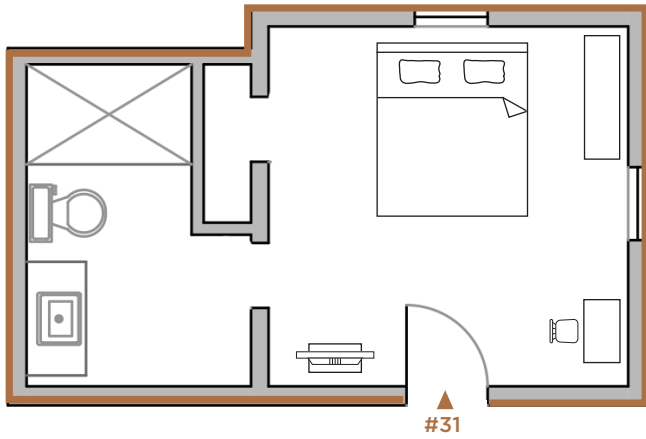

THE RED FOX INN & TAVERN

THE STRAY FOX SECOND FLOOR

ROOM 29 · HUNTLAND

- 270 sf
- Queen bedroom
- Spacious combination dressing room with soaking tub and deluxe walk-in shower

ROOM 30 · SARATOGA

- 295 sf
- Queen bedroom
- Sitting room with beverage station
- Bathroom with deluxe walk-in shower
- Authentically low ceilings
- Can connect to Room 24

THE RED FOX INN & TAVERN

THE STRAY FOX GROUND ENTRY

ROOM 27 · ZULLA

- 225 sf
- King bedroom
- Bathroom with deluxe walk-in shower
- Shared covered patio

ROOM 28 · ATOKA

- 249 sf
- King bedroom
- Bathroom with walk-in shower
- Shared covered patio

ROOM 31 · GARDENER'S COTTAGE

- 120 sf
- Queen bedroom
- Bathroom with deluxe walk-in rain shower

ROOM 31
GARDENER'S COTTAGE

ROOM 28
ATOKA

ROOM 27
ZULLA

THE RED FOX INN & TAVERN

THE STRAY FOX GROUND ENTRY

ROOM 32 · THE STABLE

- 795 sf
- Spacious two bedroom suite
- King bedroom with attached private bathroom with deluxe walk-in shower
- Queen bedroom with attached private bathroom with deluxe walk-in shower
- Shared sitting room