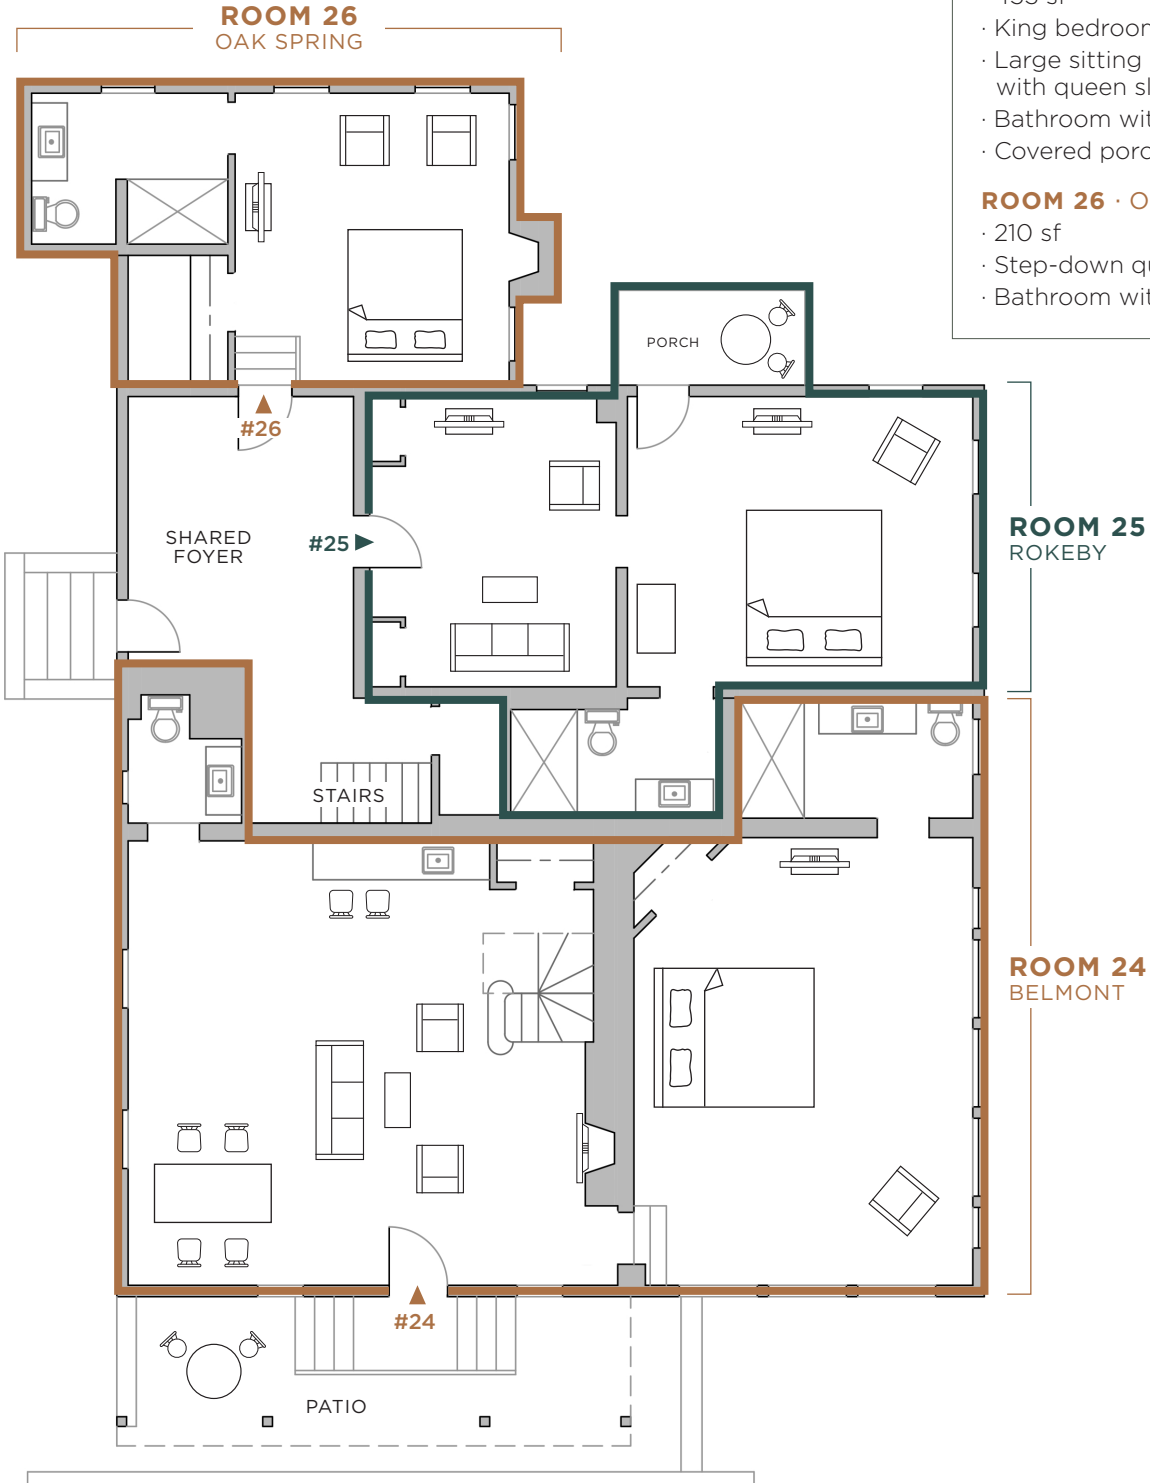

THE RED FOX INN & TAVERN

THE STRAY FOX FIRST FLOOR

ROOM 24 · BELMONT

- 943 sf
- King bedroom overlooking courtyard gardens
- Bathroom with deluxe walk-in rain shower
- Spacious living room with wet bar, powder room, sitting area and queen sleeper sofa
- Covered private patio
- Can be adjoined to Room 30

ROOM 25 · ROKEBY

- 453 sf
- King bedroom
- Large sitting room with queen sleeper sofa
- Bathroom with deluxe walk-in rain shower
- Covered porch

ROOM 26 · OAK SPRING

- 210 sf
- Step-down queen bedroom
- Bathroom with deluxe walk-in rain shower

THE RED FOX INN & TAVERN

THE STRAY FOX SECOND FLOOR

ROOM 29 · HUNTLAND

- 270 sf
- Queen bedroom
- Spacious combination dressing room with soaking tub and deluxe walk-in shower

ROOM 30 · SARATOGA

- 295 sf
- Queen bedroom
- Sitting room with beverage station
- Bathroom with deluxe walk-in shower
- Authentically low ceilings
- Can connect to Room 24

THE RED FOX INN & TAVERN

THE STRAY FOX GROUND ENTRY

ROOM 27 · ZULLA

- 225 sf
- King bedroom
- Bathroom with deluxe walk-in shower
- Shared covered patio

ROOM 28 · ATOKA

- 249 sf
- King bedroom
- Bathroom with walk-in shower
- Shared covered patio