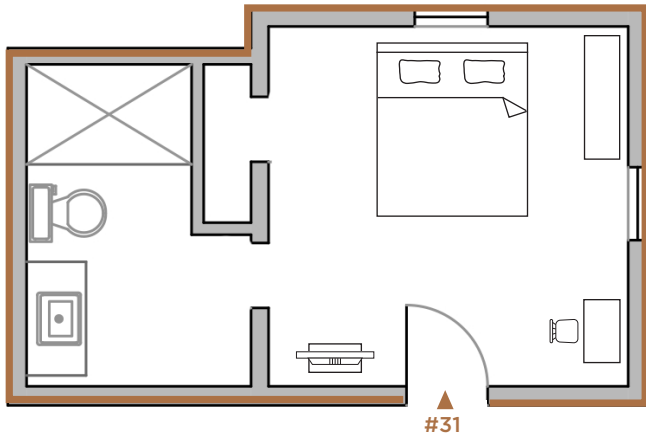

THE RED FOX INN & TAVERN

THE STRAY FOX GROUND ENTRY

ROOM 27 · ZULLA

- 225 sf
- King bedroom
- Bathroom with deluxe walk-in shower
- Shared covered patio

ROOM 28 · ATOKA

- 249 sf
- King bedroom
- Bathroom with walk-in shower
- Shared covered patio

ROOM 31 · GARDENER'S COTTAGE

- 120 sf
- Queen bedroom
- Bathroom with deluxe walk-in rain shower

ROOM 31
GARDENER'S COTTAGE

ROOM 28
ATOKA

ROOM 27
ZULLA