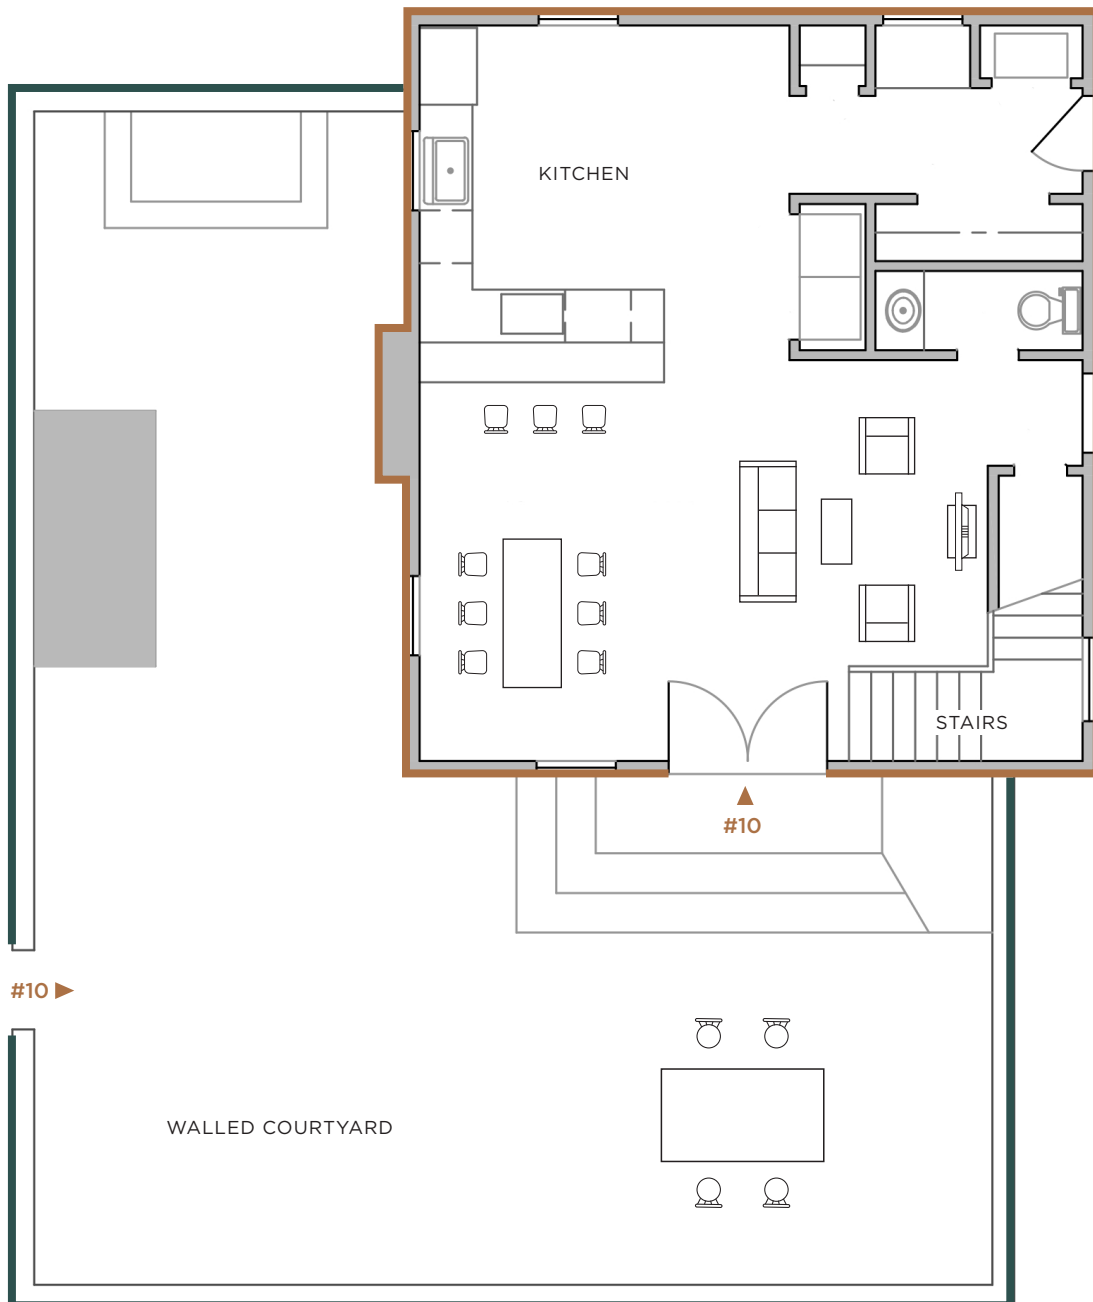

THE RED FOX INN & TAVERN

THE MIDDLEBURG COTTAGE ROOM 10

FIRST FLOOR

- 480 sf
- Private walled courtyard
- Open kitchen
- Spacious living and dining area
- Powder room
- Washer and dryer

ROOM 10 FIRST FLOOR & COURTYARD

THE MIDDLEBURG COTTAGE ROOM 10

SECOND FLOOR

- 320 sf
- Two bedroom suite
- Queen bedroom with dressing room and walk-in closet
- Twin bedroom
- Bathroom with deluxe walk-in shower

ROOM 10 SECOND FLOOR