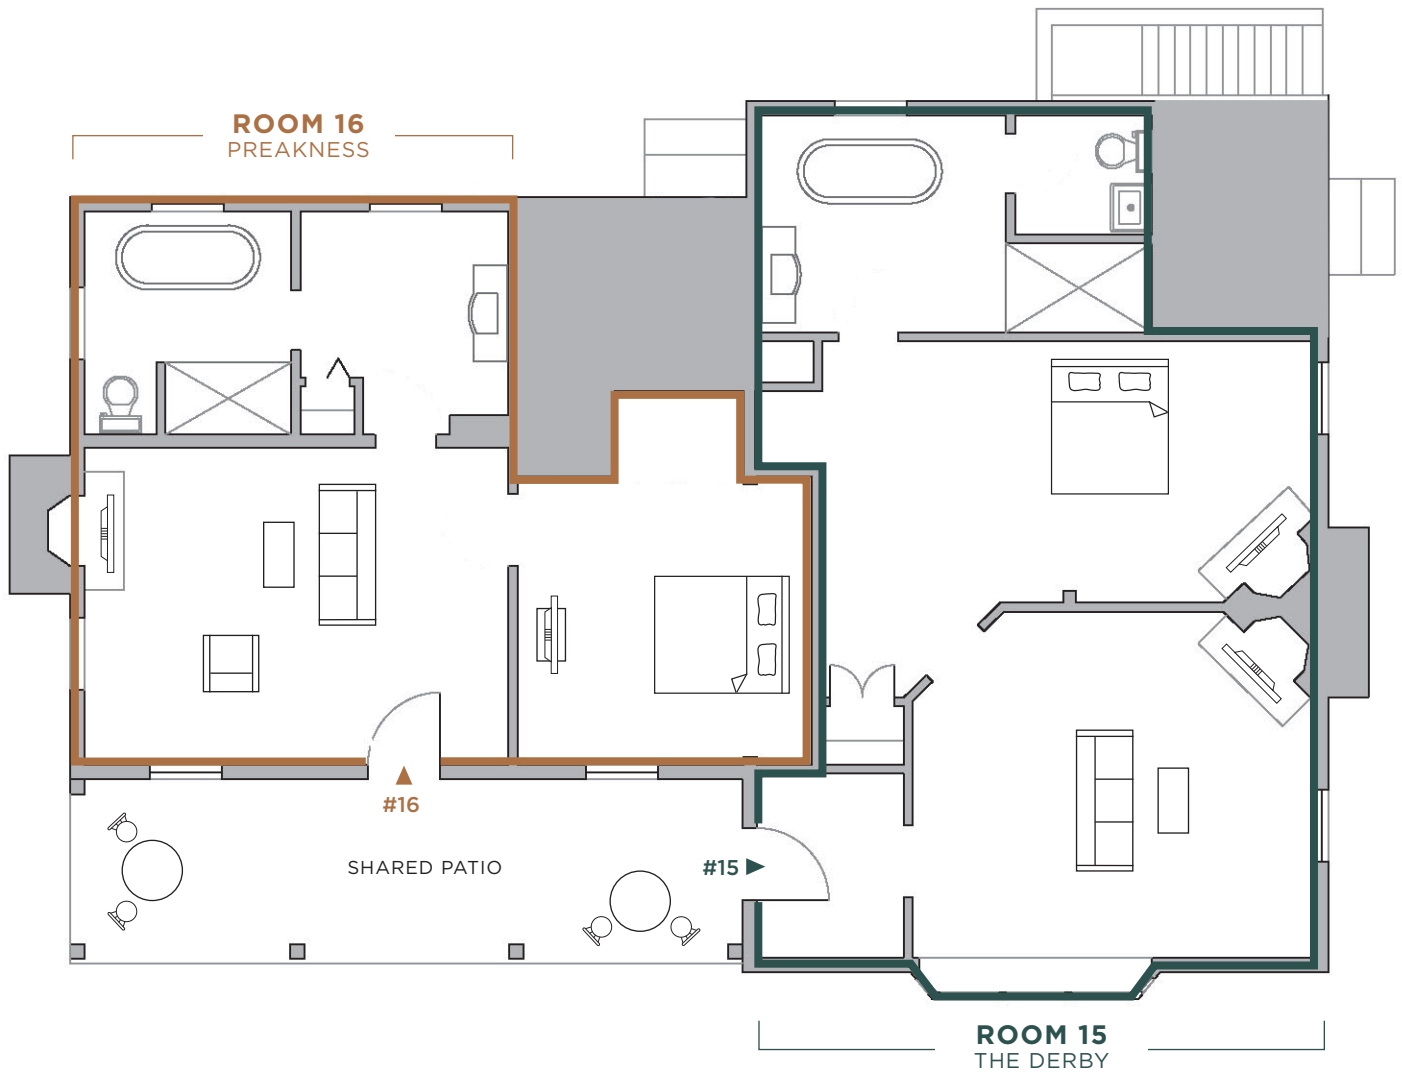

## THE CARRIAGE HOUSE

1<sup>ST</sup> FLOOR

### ROOM 15 · THE DERBY

- 660 sf
- King bedroom
- Sitting room
- Bathroom with soaking tub and deluxe walk-in shower
- Shared covered patio

### ROOM 16 · PREAKNESS

- 580 sf
- King bedroom
- Sitting room
- Bathroom with soaking tub and deluxe walk-in shower
- Shared covered patio

### ROOM 14 · GOLD CUP

- 850 sf
- King bedroom
- Sitting room with queen sleeper sofa
- Bathroom with soaking tub and deluxe walk-in shower
- Private patio